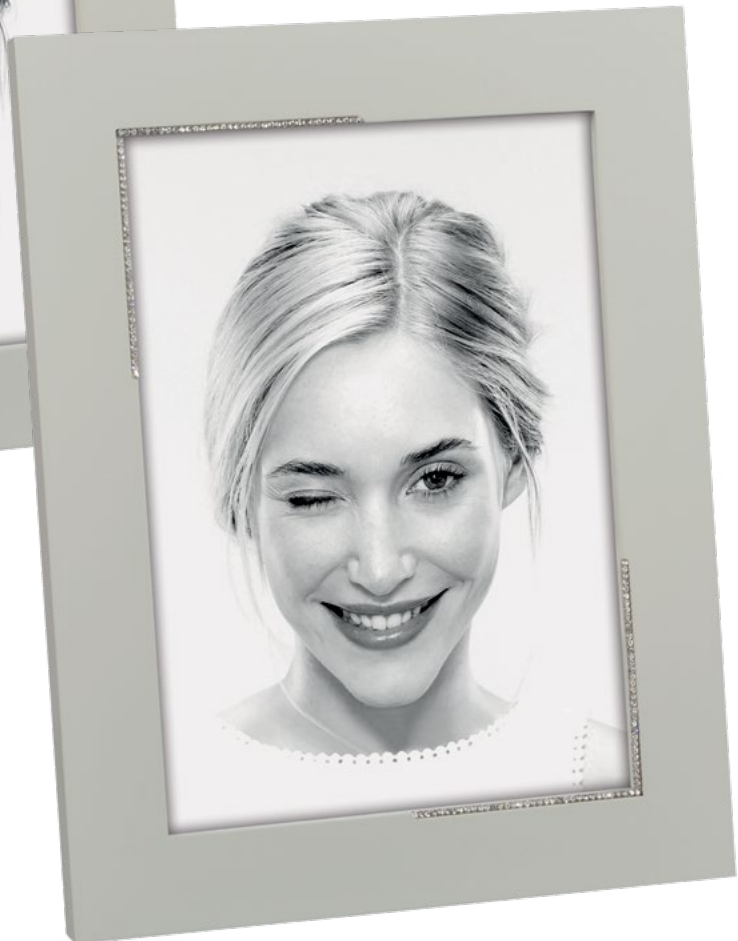

A1638(D)

A1638(D) | Portafoto in legno con catene di cristalli / Wooden photo frame with crystal chains - (D) Grigio / Grey - 13x18 - 15x20
A1639(D) | Portafoto in legno con catene di cristalli / Wooden photo frame with crystal chains - (D) Grigio / Grey - 13x18

Styled by
Felix