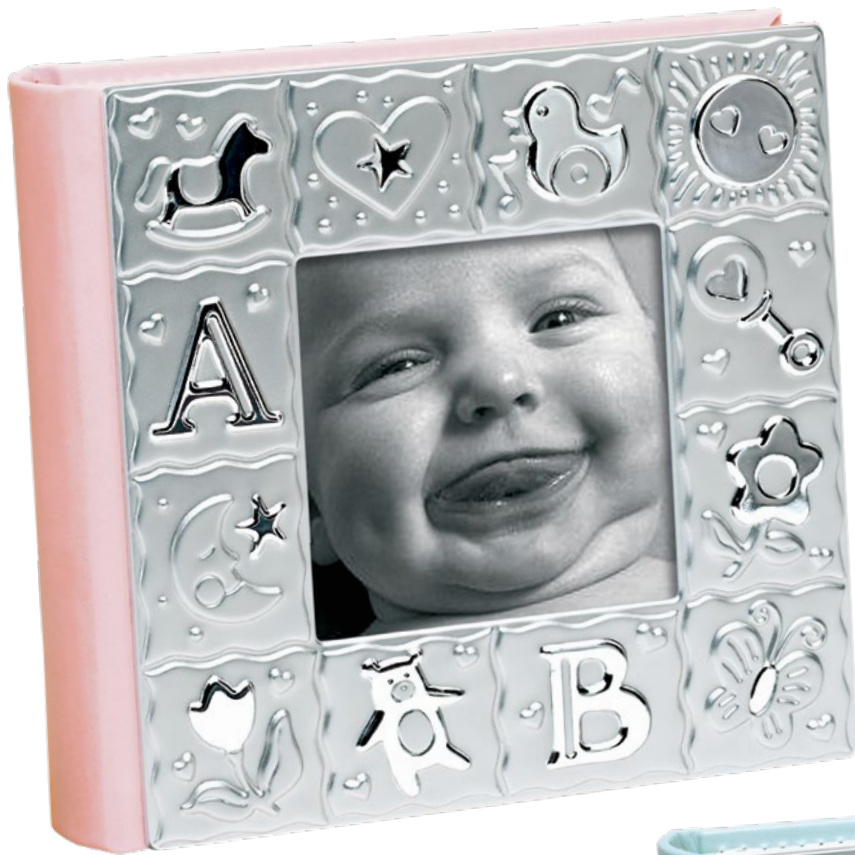

281ALB(C)

281ALB | Album in similpelle con cornice in metallo due toni / Album in pu with two tones metal frame
(C) Rosa / Pink - (F) Celeste / Light blue - 100 photos 10x15 w. memo