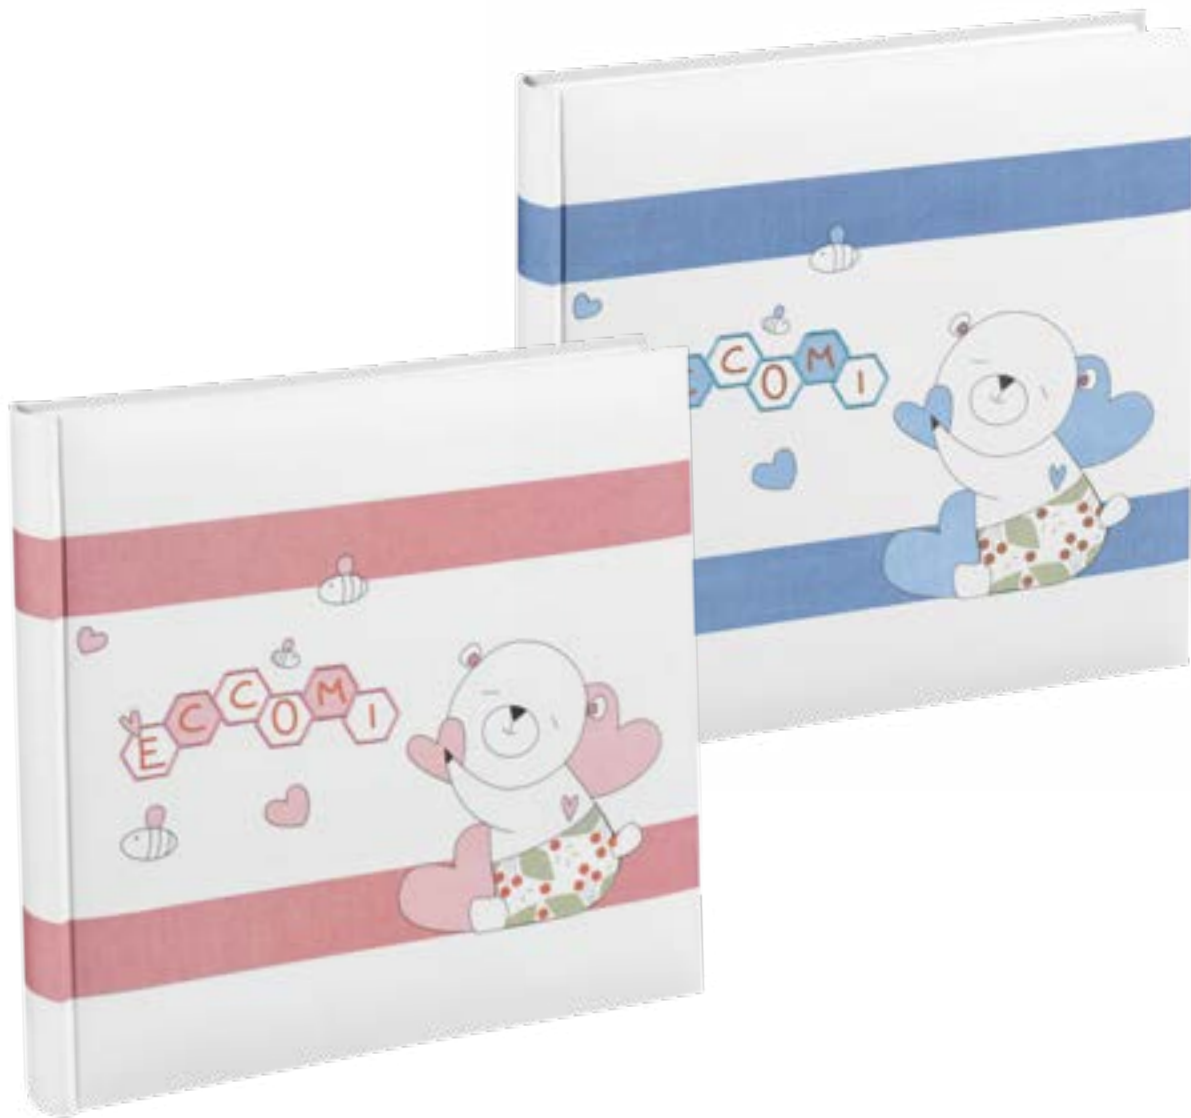

Illustrazioni di
Michela Galassi

S547 | Album in cartoncino con copertina in tessuto ricamato e stampato, pagine introduttive in Italiano e 30 fogli bianchi con veline
Pergamyn album with printed and embroidered fabric cover, initial pages in Italian and 30 white sheets with tissue paper - 29x29 - Ass.to / Ass.ted