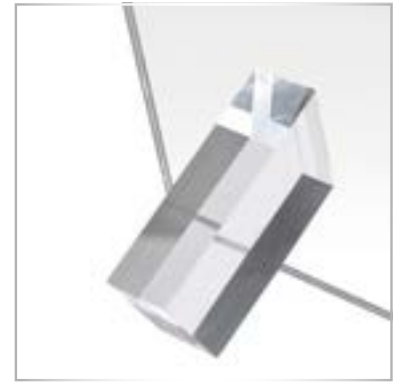

A1836
SUPPORTO IN ACRILICO
ACRYLIC BACK STAND