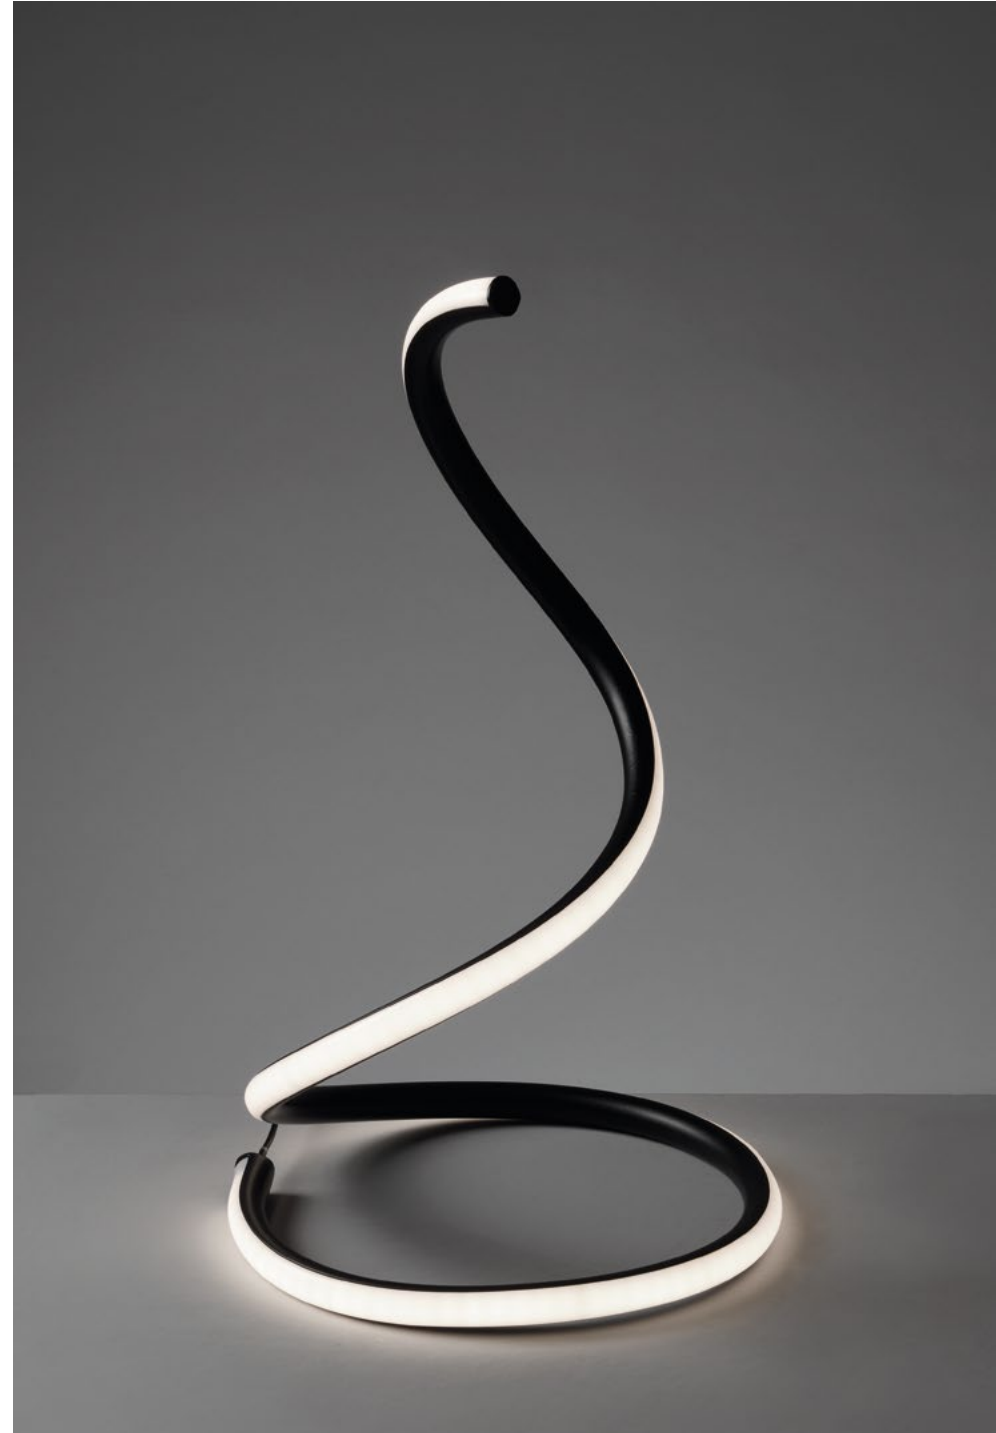

Snake lamps

SNAKE - Lampada da tavolo a led in alluminio / Led aluminium table lamp
Oro satinato / Matt gold (B) - Nero / Black (T)
Diam. 21x38 h. cm. - 13 Watt

SNAKE2 - Piantana a led in alluminio / Led aluminium floor lamp
Oro satinato / Matt gold (B) - Nero / Black (T)
Diam. 22x135 h. cm. - 24 Watt

SNAKE(T)